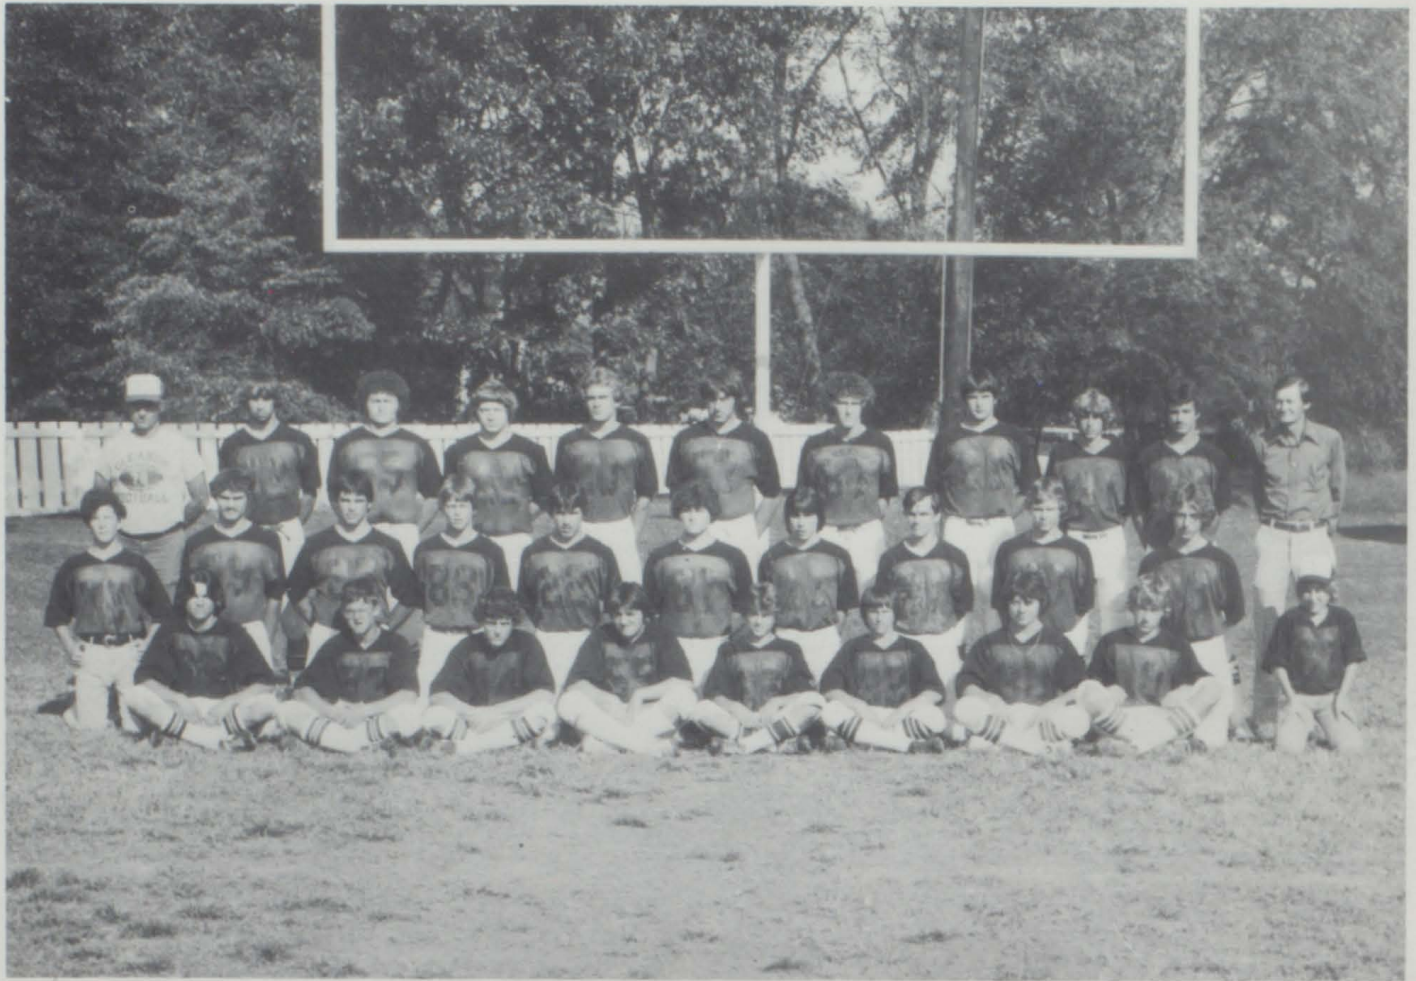

1979 FOOTBALL SQUAD

TOP ROW: Coach Bob Dilday, C. Hunt, R. Summers, M. Stigall, R. Robison, J. Summers, D. Verdell, T. Horn, B. Parker, T. Treva-
than, Assistant Coach — Clarence Barham, MIDDLE ROW: Manager P. Clark, J. Hames, T. Clark, D. Barham, M. Doster, R. Mor-
ris, R. Oliver, G. Smith, R. Baker, W. Nanney, Manager G. Williams, BOTTOM ROW: S. Clements, R. Garner, W. Robbins, K. Orr, T.
Parham, D. Dunning, S. Campbell, M. Stafford.

1979 SCHEDULE

Adamsville	34- 0
Greenfield	19- 0
Alamo	30- 0
South Fulton	8-41
Fulton County	0-14
Dresden	12-26
Fulton City	14-28
Middleton	28- 0
Denmark West	58-14
McKenzie	21- 6