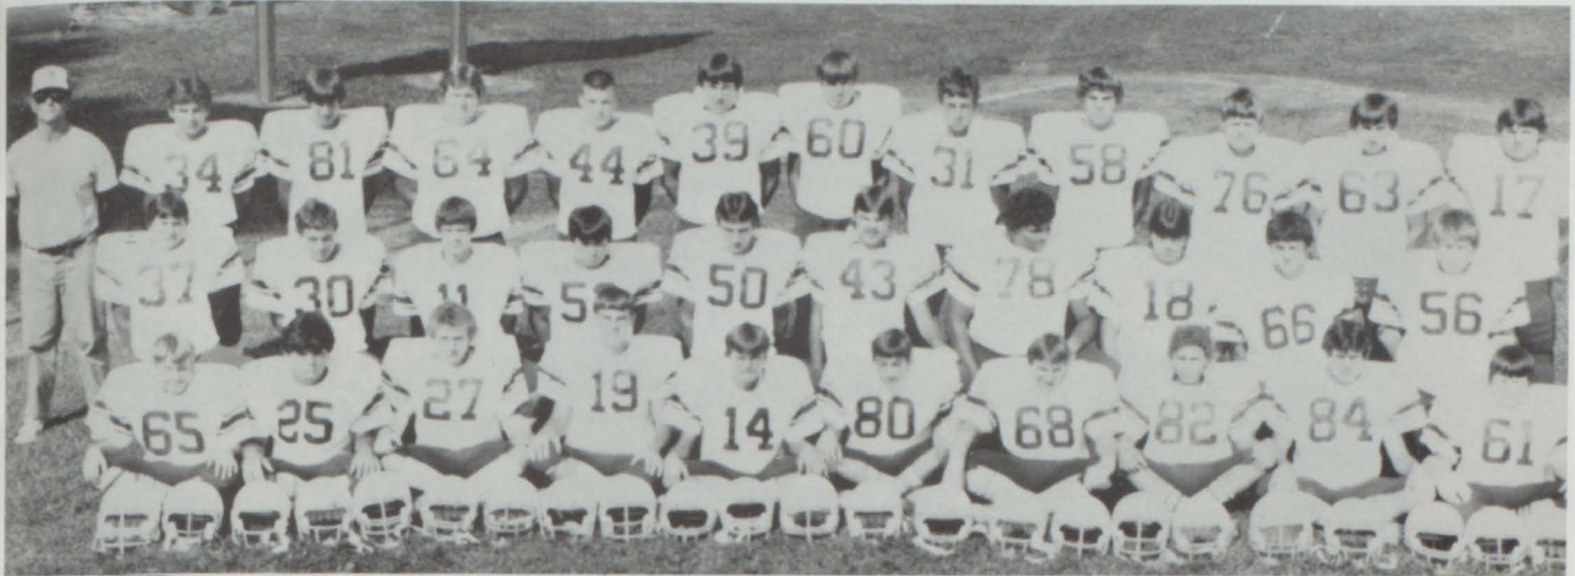

Salutatorian

Malita Belew
90.09

Kim Margrave
93.51

Holly Parker
87.66

Ronald Dilday
87.52

GLEASON BULLDOG FOOTBALL

Sitting: Flint Norton, Mike Boane, Clay Page, Roy Lowrance, Mike Kemp, Jeff Whitworth, Rodney Williams, William Poore, Jeff Leach, Tim Williams.
 Kneeling: Robert James, Jeff Lawrence, Chris Poole, Steve Stigall, Doug Phelps, Mike Gallimore, Danny Cannon, Eddie Stone, Wade Cook, Mike Wilson.
 Standing: Coach Dilday, Travis Ezell, Tommy Hodges, Jere Glenn, Demo Ellis, Mike Freeman, J. P. Cunningham, Nat Montgomery, Craig Stafford, Ron Dilday, Brad Rich, and Mitch Shaw.